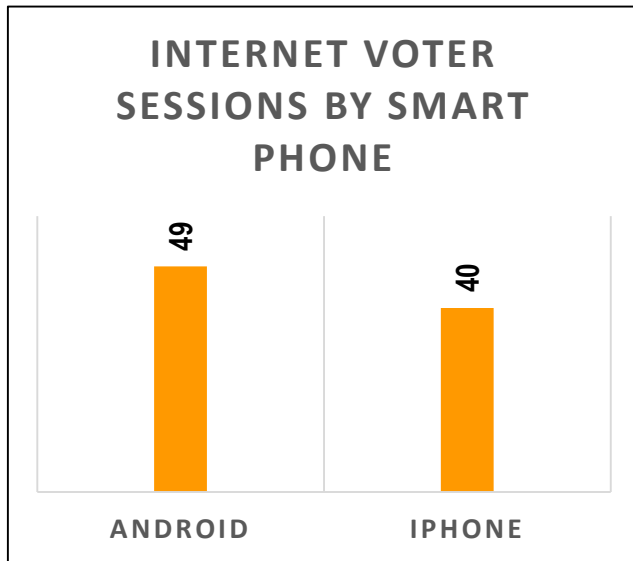

Age Breakdown of Who Voted					
Age	ELIG.	VOTED	INTERNET	PHONE	% Part.
18-19	5	4	4	0	80%
20s	28	19	19	0	68%
30s	69	27	27	0	39%
40s	113	55	50	5	49%
50s	249	134	105	29	54%
60s	299	177	147	30	59%
70s	223	138	100	38	62%
80s	59	35	17	18	59%
90s	14	8	3	5	57%
99+	1	0	0	0	0%
UK*	18	0	0	0	0%
Total	1,078	597	472	125	55.4%

UK* = Unknown age - not listed on elector's list.

2022 Limerick Municipal and School Board Elections Voting Time Breakdown

Date & Time	11-Oct	12-Oct	13-Oct	14-Oct	15-Oct	16-Oct	17-Oct	18-Oct	19-Oct	20-Oct	21-Oct	22-Oct	23-Oct	24-Oct	Grand Total	%/Hr.
12:00 AM															0	0.0%
1:00 AM															0	0.0%
2:00 AM															0	0.0%
3:00 AM															0	0.0%
4:00 AM											1				1	0.2%
5:00 AM															0	0.0%
6:00 AM									3		1				4	0.7%
7:00 AM								2	0		0	1			3	0.5%
8:00 AM							27	5	1	6	6	0		5	50	8.4%
9:00 AM							21	4	3	5	1	2		10	46	7.7%
10:00 AM							28	9	4	13	5	3	5	5	72	12.1%
11:00 AM							20	8	6	8	5	2	1	17	67	11.2%
12:00 PM							19	3	7	6	5	0	3	10	53	8.9%
1:00 PM							9	6	4	5	3	2	1	10	40	6.7%
2:00 PM							11	5	3	3	8	1	0	8	39	6.5%
3:00 PM							12	8	2	3	3	2	2	4	36	6.0%
4:00 PM							15	3	6	2	1	0	1	4	32	5.4%
5:00 PM							18	5	5	1	4	4	2	2	41	6.9%
6:00 PM							9	2	1	4	0	1	0	14	31	5.2%
7:00 PM							6	5	2	4	1	0	0	11	29	4.9%
8:00 PM							7	5	0	3	0	1	3		19	3.2%
9:00 PM							4	5	8	0	1	0	4		22	3.7%
10:00 PM							2	0	0	0	0	0	3		5	0.8%
11:00 PM							0	2	2	2	0	0	1		7	1.2%
Grand Total	0	0	0	0	0	0	208	77	57	65	45	19	26	100	597	
%/Day	0.0%	0.0%	0.0%	0.0%	0.0%	0.0%	34.8%	12.9%	9.5%	10.9%	7.5%	3.2%	4.4%	16.8%	100.00%	

2022 Limerick Municipal and School Board Elections
Voting Time Breakdown

Internet Voter Sessions

Device	Operating System	Voter Sessions	%
Computer	Linux	6	76.5%
	Macintosh	123	
	Windows 7	11	
	Windows 8	5	
	Windows 10	216	
Smart Phone	Android	49	23.5%
	iPhone	40	
	iPad	22	
Total		472	