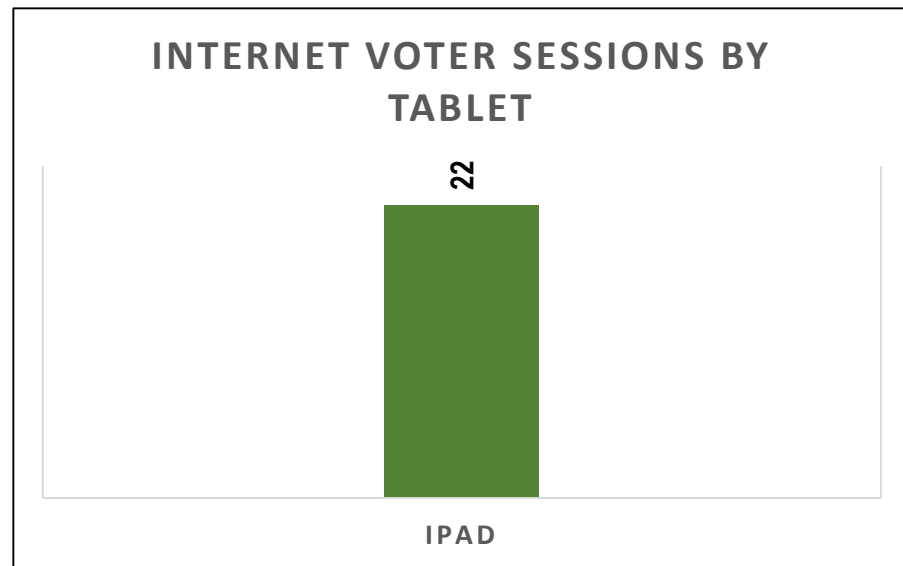

Age Breakdown of Who Voted					
Age	ELIG.	VOTED	INTERNET	PHONE	% Part.
18-19	5	4	4	0	80%
20s	28	19	19	0	68%
30s	69	27	27	0	39%
40s	113	55	50	5	49%
50s	249	134	105	29	54%
60s	299	177	147	30	59%
70s	223	138	100	38	62%
80s	59	35	17	18	59%
90s	14	8	3	5	57%
99+	1	0	0	0	0%
UK*	18	0	0	0	0%
Total	1,078	597	472	125	55.4%

UK* = Unknown age - not listed on elector's list.

2022 Limerick Municipal and School Board Elections Voting Time Breakdown

Date & Time	11-Oct	12-Oct	13-Oct	14-Oct	15-Oct	16-Oct	17-Oct	18-Oct	19-Oct	20-Oct	21-Oct	22-Oct	23-Oct	24-Oct	Grand Total	%/Hr.
12:00 AM															0	0.0%
1:00 AM															0	0.0%
2:00 AM															0	0.0%
3:00 AM															0	0.0%
4:00 AM											1				1	0.2%
5:00 AM															0	0.0%
6:00 AM									3		1				4	0.7%
7:00 AM								2	0		0	1			3	0.5%
8:00 AM							27	5	1	6	6	0		5	50	8.4%
9:00 AM							21	4	3	5	1	2		10	46	7.7%
10:00 AM							28	9	4	13	5	3	5	5	72	12.1%
11:00 AM							20	8	6	8	5	2	1	17	67	11.2%
12:00 PM							19	3	7	6	5	0	3	10	53	8.9%
1:00 PM							9	6	4	5	3	2	1	10	40	6.7%
2:00 PM							11	5	3	3	8	1	0	8	39	6.5%
3:00 PM							12	8	2	3	3	2	2	4	36	6.0%
4:00 PM							15	3	6	2	1	0	1	4	32	5.4%
5:00 PM							18	5	5	1	4	4	2	2	41	6.9%
6:00 PM							9	2	1	4	0	1	0	14	31	5.2%
7:00 PM							6	5	2	4	1	0	0	11	29	4.9%
8:00 PM							7	5	0	3	0	1	3		19	3.2%
9:00 PM							4	5	8	0	1	0	4		22	3.7%
10:00 PM							2	0	0	0	0	0	3		5	0.8%
11:00 PM							0	2	2	2	0	0	1		7	1.2%
Grand Total	0	0	0	0	0	0	208	77	57	65	45	19	26	100	597	
%/Day	0.0%	0.0%	0.0%	0.0%	0.0%	0.0%	34.8%	12.9%	9.5%	10.9%	7.5%	3.2%	4.4%	16.8%	100.00%	

2022 Limerick Municipal and School Board Elections
Voting Time Breakdown

Internet Voter Sessions

Device	Operating System	Voter Sessions	%
Computer	Linux	6	76.5%
	Macintosh	123	
	Windows 7	11	
	Windows 8	5	
	Windows 10	216	
Smart Phone	Android	49	23.5%
	iPhone	40	
	iPad	22	
Total		472	