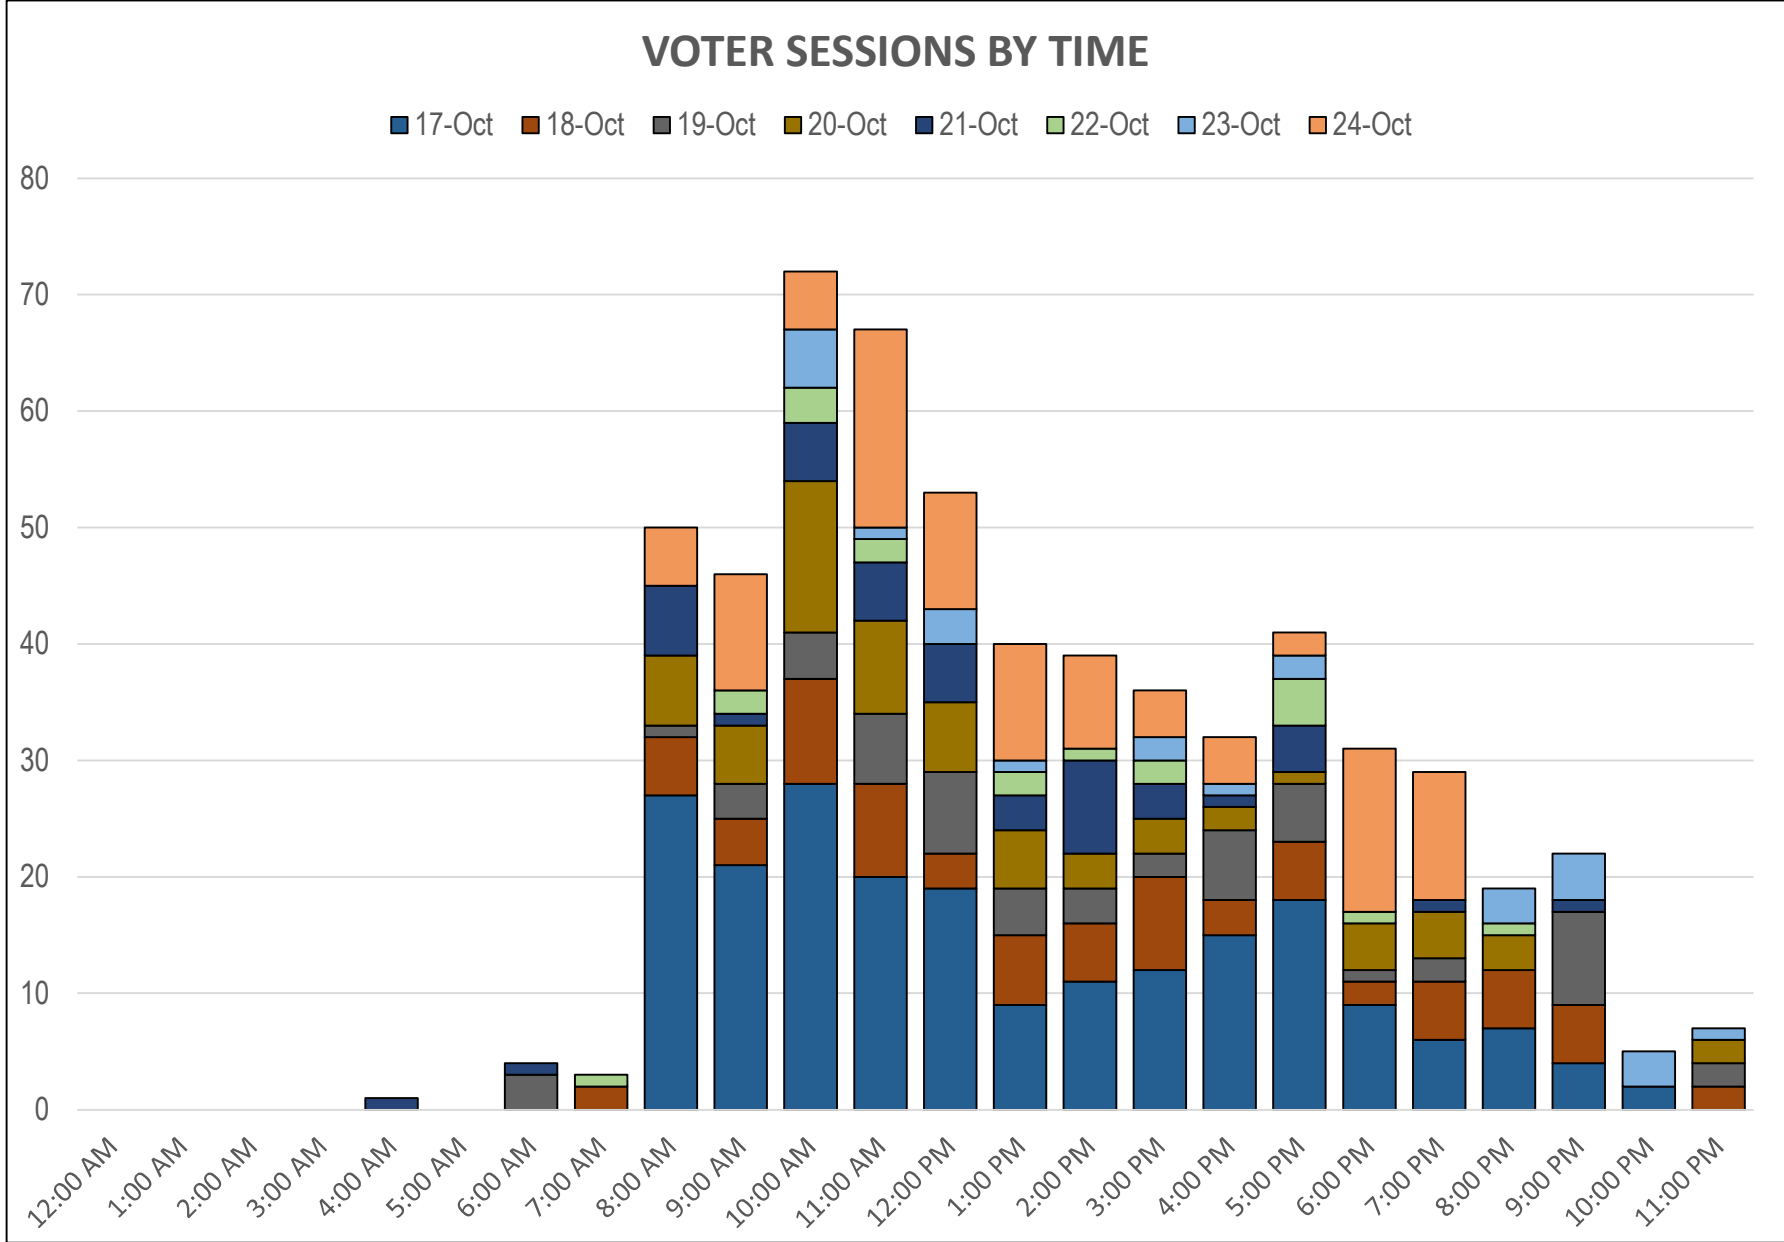

Age Breakdown of Who Voted					
Age	ELIG.	VOTED	INTERNET	PHONE	% Part.
18-19	5	4	4	0	80%
20s	28	19	19	0	68%
30s	69	27	27	0	39%
40s	113	55	50	5	49%
50s	249	134	105	29	54%
60s	299	177	147	30	59%
70s	223	138	100	38	62%
80s	59	35	17	18	59%
90s	14	8	3	5	57%
99+	1	0	0	0	0%
UK*	18	0	0	0	0%
Total	1,078	597	472	125	55.4%

UK* = Unknown age - not listed on elector's list.

2022 Limerick Municipal and School Board Elections Voting Time Breakdown

Date & Time	11-Oct	12-Oct	13-Oct	14-Oct	15-Oct	16-Oct	17-Oct	18-Oct	19-Oct	20-Oct	21-Oct	22-Oct	23-Oct	24-Oct	Grand Total	%/Hr.
12:00 AM															0	0.0%
1:00 AM															0	0.0%
2:00 AM															0	0.0%
3:00 AM															0	0.0%
4:00 AM											1				1	0.2%
5:00 AM															0	0.0%
6:00 AM									3		1				4	0.7%
7:00 AM								2	0		0	1			3	0.5%
8:00 AM							27	5	1	6	6	0		5	50	8.4%
9:00 AM							21	4	3	5	1	2		10	46	7.7%
10:00 AM							28	9	4	13	5	3	5	5	72	12.1%
11:00 AM							20	8	6	8	5	2	1	17	67	11.2%
12:00 PM							19	3	7	6	5	0	3	10	53	8.9%
1:00 PM							9	6	4	5	3	2	1	10	40	6.7%
2:00 PM							11	5	3	3	8	1	0	8	39	6.5%
3:00 PM							12	8	2	3	3	2	2	4	36	6.0%
4:00 PM							15	3	6	2	1	0	1	4	32	5.4%
5:00 PM							18	5	5	1	4	4	2	2	41	6.9%
6:00 PM							9	2	1	4	0	1	0	14	31	5.2%
7:00 PM							6	5	2	4	1	0	0	11	29	4.9%
8:00 PM							7	5	0	3	0	1	3		19	3.2%
9:00 PM							4	5	8	0	1	0	4		22	3.7%
10:00 PM							2	0	0	0	0	0	3		5	0.8%
11:00 PM							0	2	2	2	0	0	1		7	1.2%
Grand Total	0	0	0	0	0	0	208	77	57	65	45	19	26	100	597	
%/Day	0.0%	0.0%	0.0%	0.0%	0.0%	0.0%	34.8%	12.9%	9.5%	10.9%	7.5%	3.2%	4.4%	16.8%	100.00%	

2022 Limerick Municipal and School Board Elections
Voting Time Breakdown

Internet Voter Sessions

Device	Operating System	Voter Sessions	%
Computer	Linux	6	76.5%
	Macintosh	123	
	Windows 7	11	
	Windows 8	5	
	Windows 10	216	
Smart Phone	Android	49	23.5%
	iPhone	40	
	iPad	22	
Total		472	