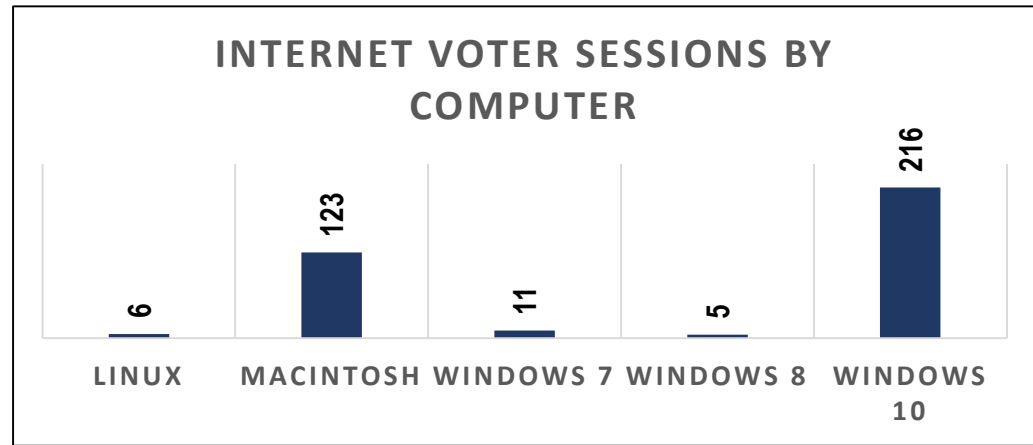

Age Breakdown of Who Voted					
Age	ELIG.	VOTED	INTERNET	PHONE	% Part.
18-19	5	4	4	0	80%
20s	28	19	19	0	68%
30s	69	27	27	0	39%
40s	113	55	50	5	49%
50s	249	134	105	29	54%
60s	299	177	147	30	59%
70s	223	138	100	38	62%
80s	59	35	17	18	59%
90s	14	8	3	5	57%
99+	1	0	0	0	0%
UK*	18	0	0	0	0%
Total	1,078	597	472	125	55.4%

UK* = Unknown age - not listed on elector's list.

2022 Limerick Municipal and School Board Elections Voting Time Breakdown

Date & Time	11-Oct	12-Oct	13-Oct	14-Oct	15-Oct	16-Oct	17-Oct	18-Oct	19-Oct	20-Oct	21-Oct	22-Oct	23-Oct	24-Oct	Grand Total	%/Hr.
12:00 AM															0	0.0%
1:00 AM															0	0.0%
2:00 AM															0	0.0%
3:00 AM															0	0.0%
4:00 AM											1				1	0.2%
5:00 AM															0	0.0%
6:00 AM									3		1				4	0.7%
7:00 AM								2	0		0	1			3	0.5%
8:00 AM							27	5	1	6	6	0		5	50	8.4%
9:00 AM							21	4	3	5	1	2		10	46	7.7%
10:00 AM							28	9	4	13	5	3	5	5	72	12.1%
11:00 AM							20	8	6	8	5	2	1	17	67	11.2%
12:00 PM							19	3	7	6	5	0	3	10	53	8.9%
1:00 PM							9	6	4	5	3	2	1	10	40	6.7%
2:00 PM							11	5	3	3	8	1	0	8	39	6.5%
3:00 PM							12	8	2	3	3	2	2	4	36	6.0%
4:00 PM							15	3	6	2	1	0	1	4	32	5.4%
5:00 PM							18	5	5	1	4	4	2	2	41	6.9%
6:00 PM							9	2	1	4	0	1	0	14	31	5.2%
7:00 PM							6	5	2	4	1	0	0	11	29	4.9%
8:00 PM							7	5	0	3	0	1	3		19	3.2%
9:00 PM							4	5	8	0	1	0	4		22	3.7%
10:00 PM							2	0	0	0	0	0	3		5	0.8%
11:00 PM							0	2	2	2	0	0	1		7	1.2%
Grand Total	0	0	0	0	0	0	208	77	57	65	45	19	26	100	597	
%/Day	0.0%	0.0%	0.0%	0.0%	0.0%	0.0%	34.8%	12.9%	9.5%	10.9%	7.5%	3.2%	4.4%	16.8%	100.00%	

2022 Limerick Municipal and School Board Elections
Voting Time Breakdown

Internet Voter Sessions

Device	Operating System	Voter Sessions	%
Computer	Linux	6	76.5%
	Macintosh	123	
	Windows 7	11	
	Windows 8	5	
	Windows 10	216	
Smart Phone	Android	49	23.5%
	iPhone	40	
	iPad	22	
Total		472	