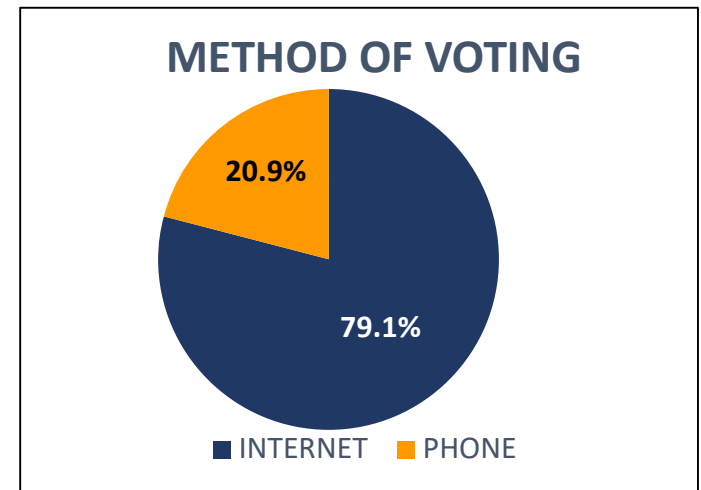

Residency Status	Number	%
9	Total eligible electors with "Resident" status.	295	27.4%
10	Voters casting ballots with "Resident" status.	191	32.0%
11	Total eligible electors with "Non-Resident" status.	783	72.6%
12	Voters casting ballots with "Non-Resident" status.	406	68.0%
	Occupancy Status	Number	%
13	Total eligible electors with "Owner" status.	951	88.2%
14	Voters casting ballots with "Owner" status.	512	85.8%
15	Total eligible electors with "Spouse" status.	53	4.9%
16	Voters casting ballots with "Spouse" status.	45	7.5%
17	Total eligible electors with "Tenant" status.	36	3.3%
18	Voters casting ballots with "Tenant" status.	16	2.7%
19	Total eligible electors with "Boarder/Other" status.	38	3.5%
20	Voters casting ballots with "Boarder/Other" status.	24	4.0%

Age Breakdown of Who Voted					
Age	ELIG.	VOTED	INTERNET	PHONE	% Part.
18-19	5	4	4	0	80%
20s	28	19	19	0	68%
30s	69	27	27	0	39%
40s	113	55	50	5	49%
50s	249	134	105	29	54%
60s	299	177	147	30	59%
70s	223	138	100	38	62%
80s	59	35	17	18	59%
90s	14	8	3	5	57%
99+	1	0	0	0	0%
UK*	18	0	0	0	0%
Total	1,078	597	472	125	55.4%

UK* = Unknown age - not listed on elector's list.